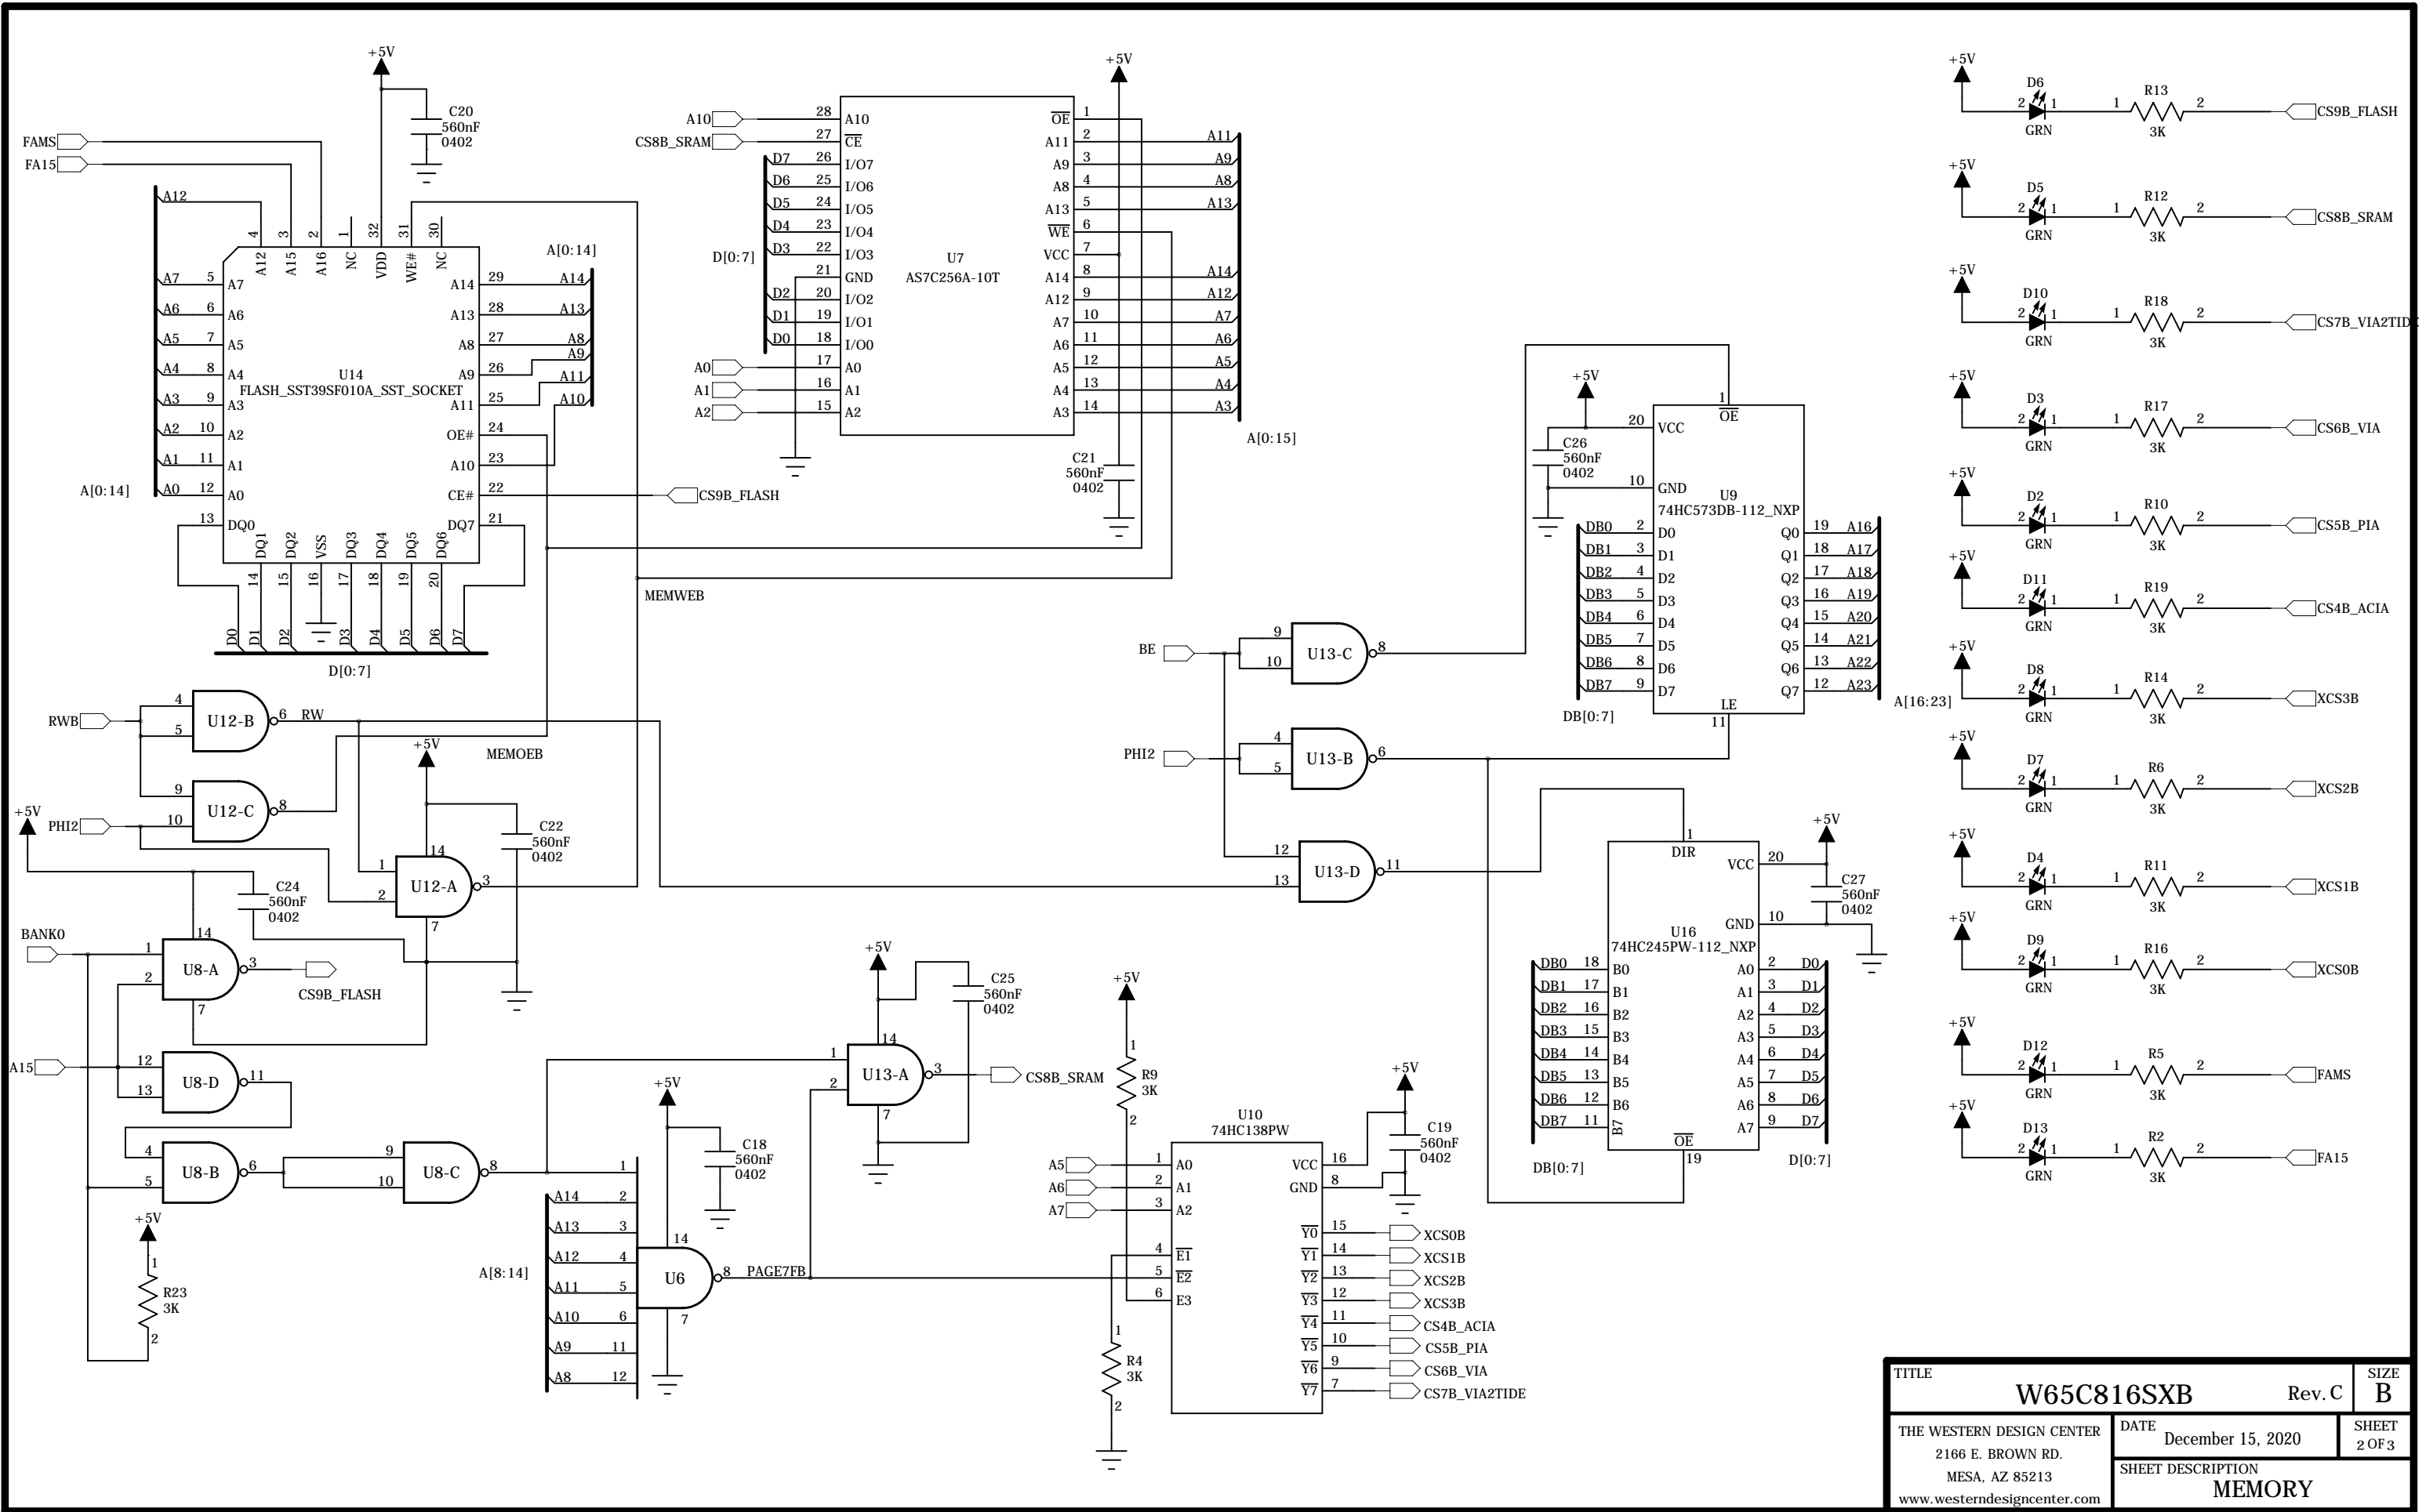

TITLE	W65C816SXB	Rev. C	SIZE	B
THE WESTERN DESIGN CENTER 2166 E. BROWN RD. MESA, AZ 85213 www.westerndesigncenter.com	DATE	December 15, 2020	SHEET	1 OF 3
SHEET DESCRIPTION			65xx	

TITLE		W65C816SXB		Rev. C	SIZE B
THE WESTERN DESIGN CENTER 2166 E. BROWN RD. MESA, AZ 85213 www.westerndesigncenter.com		DATE	December 15, 2020		SHEET 2 OF 3
		SHEET DESCRIPTION		MEMORY	

TITLE		W65C816SXB		Rev. C	SIZE B
THE WESTERN DESIGN CENTER 2166 E. BROWN RD. MESA, AZ 85213 www.westerndesigncenter.com		DATE	December 15, 2020	SHEET 3 OF 3	
		SHEET DESCRIPTION CONNECTORS			