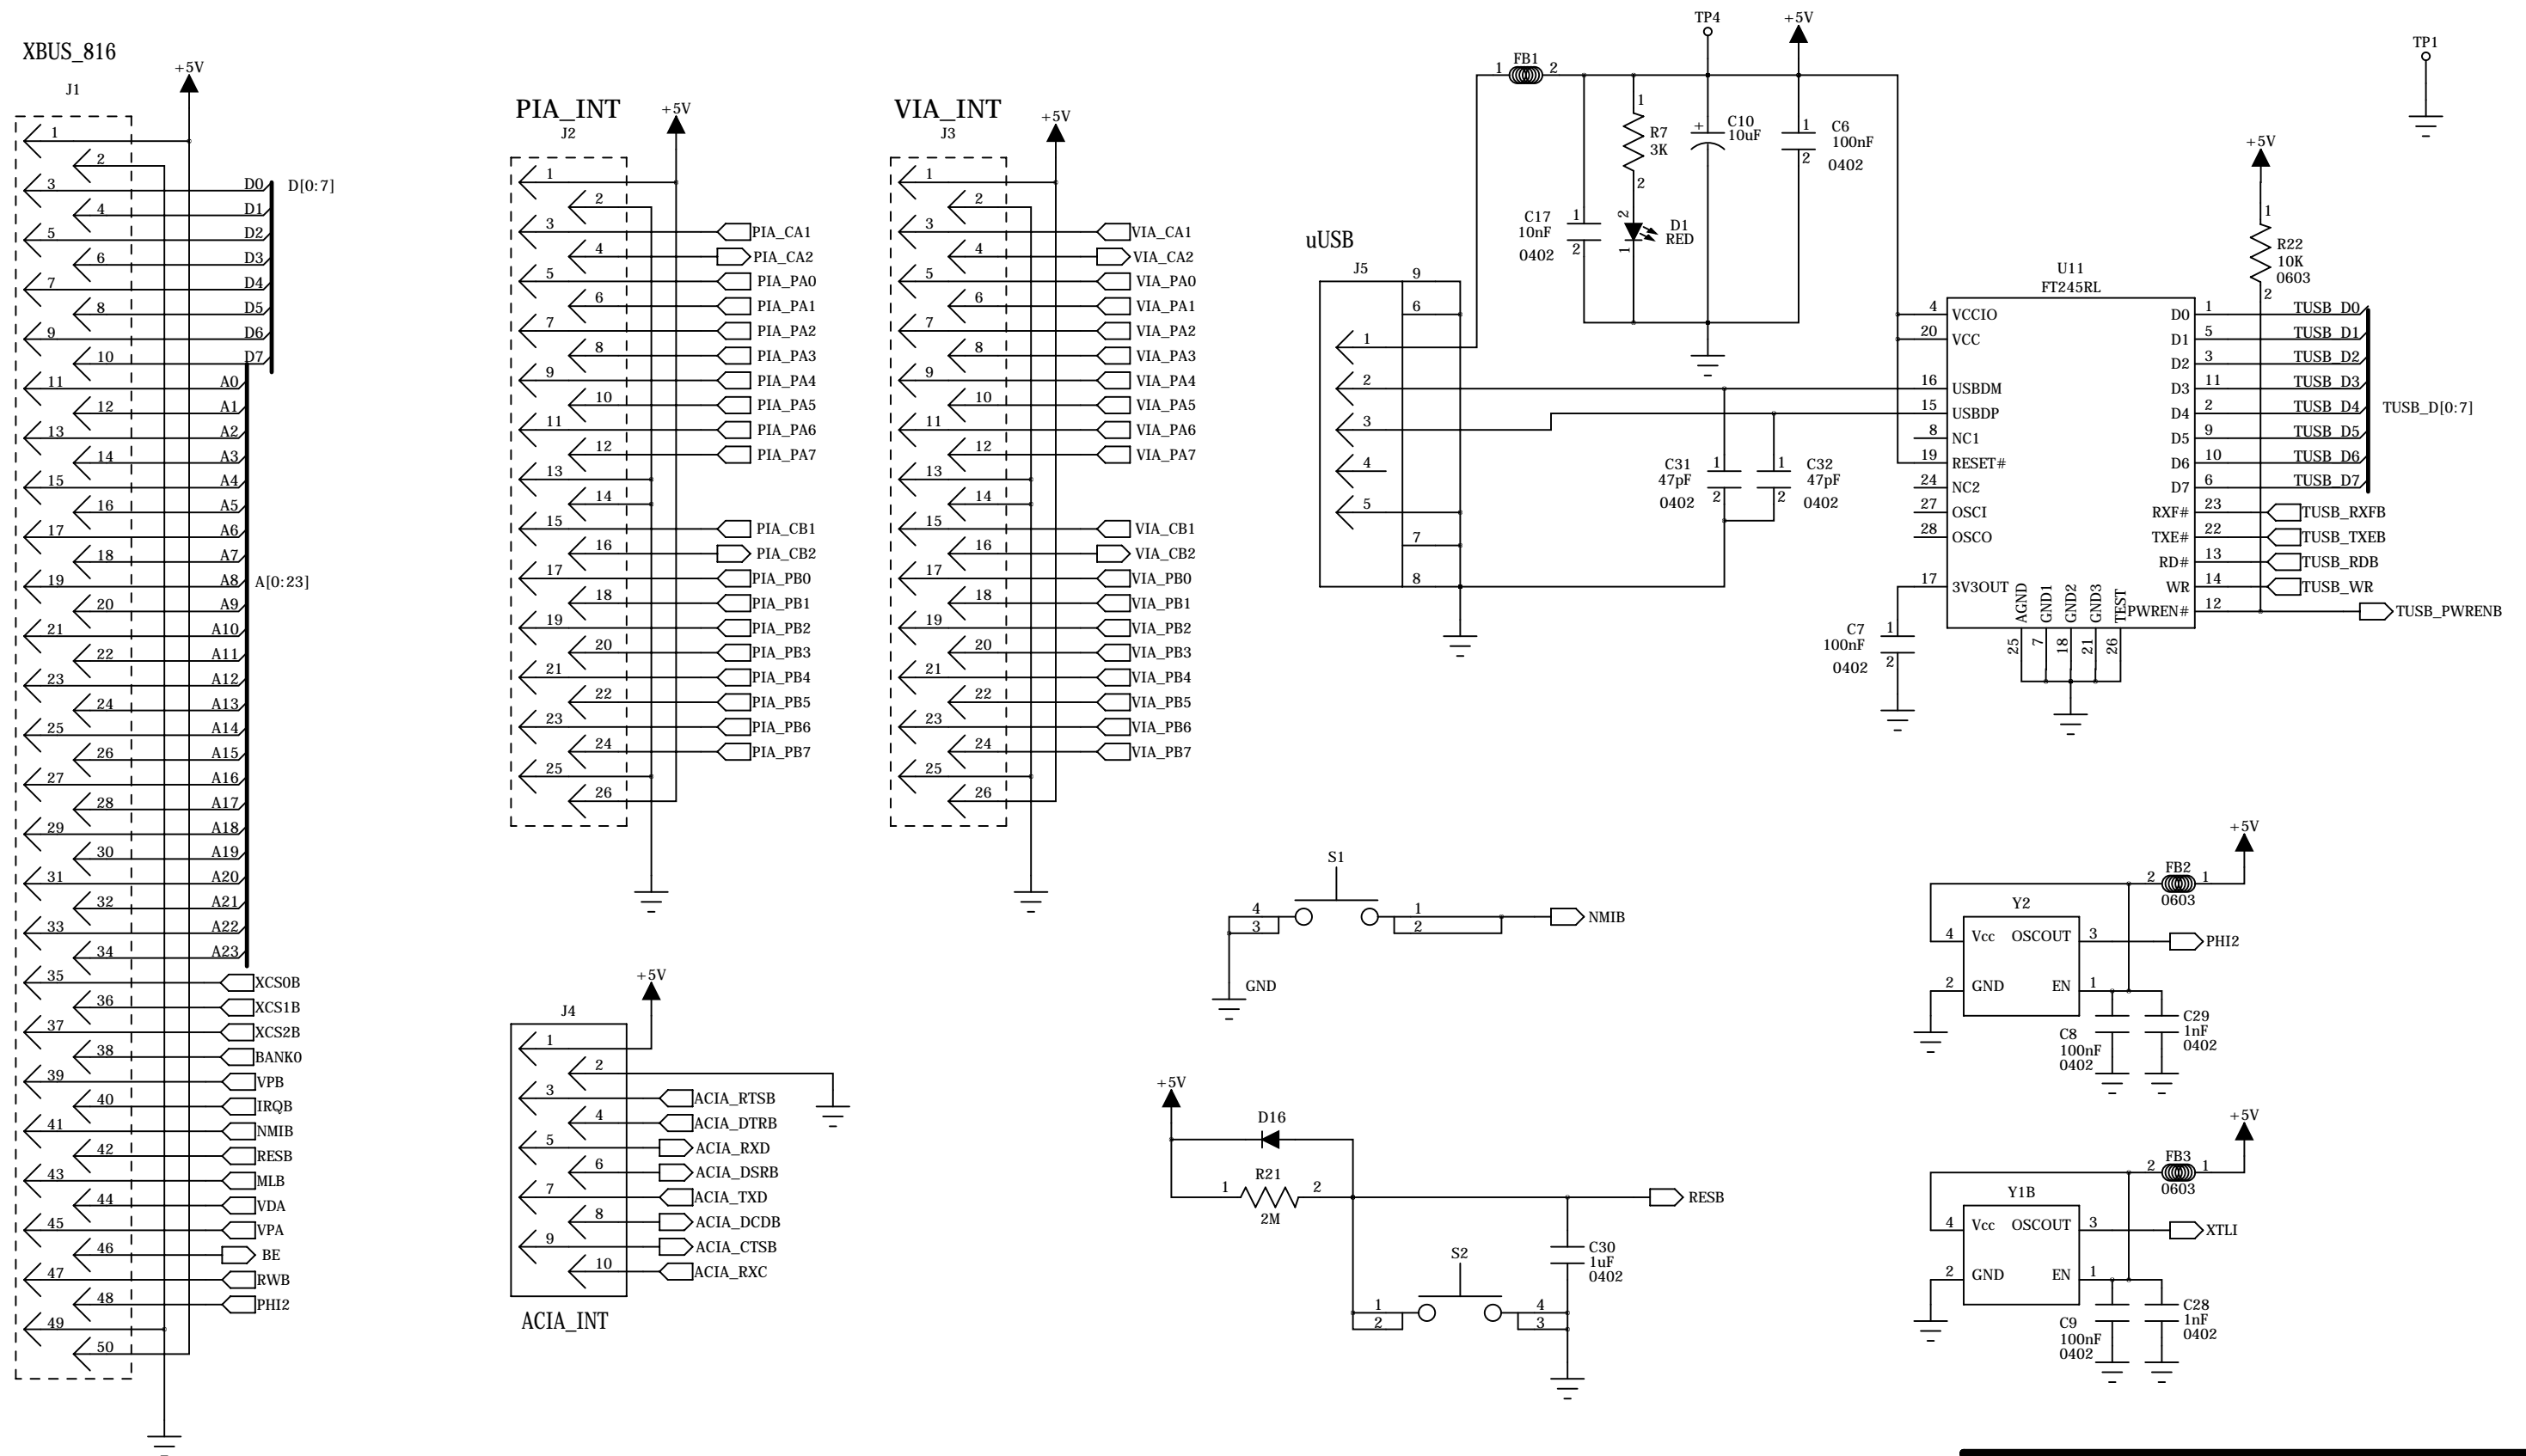

TITLE	W65C816SXB	Rev. C	SIZE	B
THE WESTERN DESIGN CENTER 2166 E. BROWN RD. MESA, AZ 85213 www.westerndesigncenter.com	DATE	December 15, 2020	SHEET	1 OF 3
SHEET DESCRIPTION			65xx	

TITLE		W65C816SXB		Rev. C	SIZE B
THE WESTERN DESIGN CENTER 2166 E. BROWN RD. MESA, AZ 85213 www.westerndesigncenter.com		DATE	December 15, 2020		SHEET 2 OF 3
		SHEET DESCRIPTION		MEMORY	

TITLE		W65C816SXB		Rev. C	SIZE B
THE WESTERN DESIGN CENTER 2166 E. BROWN RD. MESA, AZ 85213 www.westerndesigncenter.com		DATE	December 15, 2020	SHEET 3 OF 3	
		SHEET DESCRIPTION CONNECTORS			